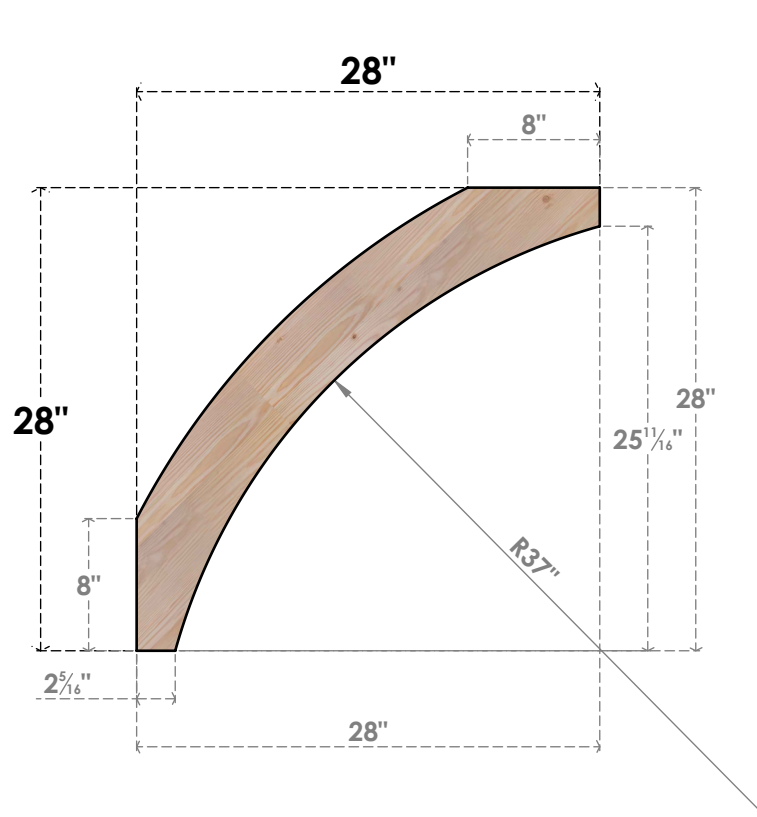

# BRC04X28X28THR00SDF

3 1/2"W X 28"D X 28"H THORTON SMOOTH BRACE, DOUGLAS FIR

**SIDE**

**FRONT**

EKENA MILLWORK  
 2300 WEST MAIN ST.  
 CLARKSVILLE, TX 75426  
 TOLL FREE: 866-607-0453  
 WWW.EKENAMILLWORK.COM