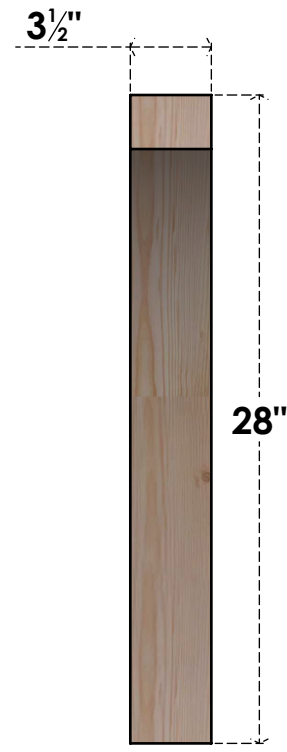

# BRC04X28X28THR00SDF

3 1/2"W X 28"D X 28"H THORTON SMOOTH BRACE, DOUGLAS FIR

**SIDE**

**FRONT**

EKENA MILLWORK  
 2300 WEST MAIN ST.  
 CLARKSVILLE, TX 75426  
 TOLL FREE: 866-607-0453  
 WWW.EKENAMILLWORK.COM

**NOTES**

1. INSTALLATION TO BE COMPLETED IN ACCORDANCE WITH MANUFACTURER'S SPECIFICATIONS.
2. DRAWING MAY NOT BE TO SCALE
3. THIS DRAWING IS INTENDED FOR DESIGN AND PLANNING PURPOSES ONLY.
4. ALL INFORMATION CONTAINED HEREIN WAS CURRENT AT THE TIME OF DEVELOPMENT BUT MUST BE REVIEWED AND APPROVED BY THE PRODUCT MANUFACTURER TO BE CONSIDERED ACCURATE.
5. PRODUCTS ARE NOT KILN DRIED. THIS ITEM IS UNIQUE AND WILL CONTAIN THE NATURAL VARIATIONS THAT THE WOOD SPECIES OFFERS. THIS MAY RESULT IN VARIATIONS UP TO 1/4"